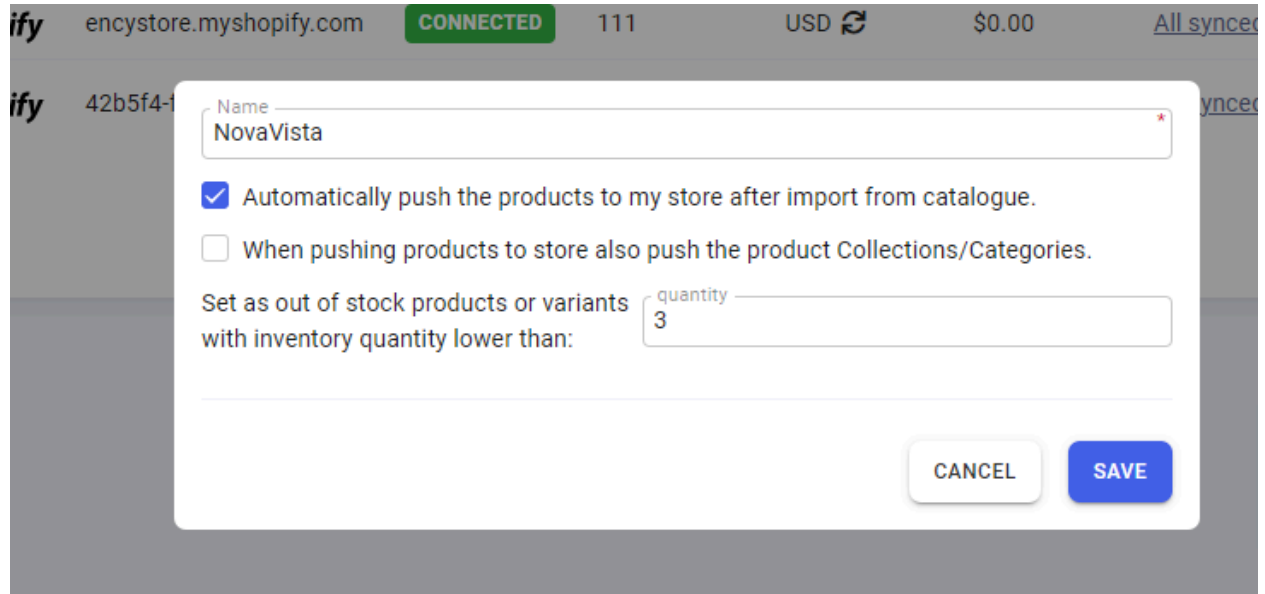

Default

Item Cost Range Min

0.00

Item Cost Range Max

9999999.00

+ ADD ADDITIONAL RANGE

Use compare at price (this is a sale price formula) 

Include shipping cost to main location in the product price 

- Account > Integrations > Actions > Edit (****eBay Policy 셋팅 없음**)

- Products Catalogue
 - One-click 싱글 리스팅 하면, 바로 쇼피파이로 날라감